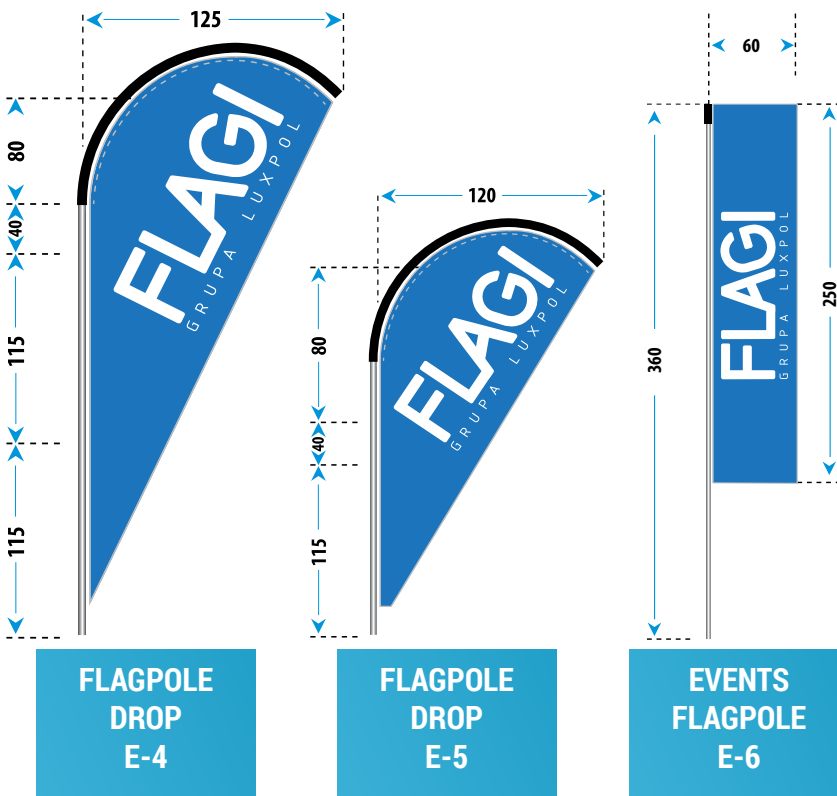

**EVENTS FLAGPOLES**

	HEIGHT	NUMBER OF ELEMENTS
<b>E-1</b>	<b>4,10m</b>	3 TUBE + FIBERGLASS
<b>E-2</b>	<b>2,95m</b>	2 TUBE + FIBERGLASS
<b>E-3</b>	<b>1,80m</b>	1 TUBE + FIBERGLASS

	HEIGHT	NUMBER OF ELEMENTS
<b>E-4</b>	<b>4,10m</b>	2 PIPES + ROD RESILIENT
<b>E-5</b>	<b>2,95m</b>	2 PIPES + ROD RESILIENT
<b>E-6</b>	<b>3,60m</b>	3 PIPES + ROD RESILIENT

## ACCESSORIES FOR EVENT KITS

5 kg rubber base with rotator.  
Made of high-quality rubber. Base intended for indoor and outdoor use (wind speed up to 20 km/h).

10 kg textile weight.  
Weight increasing the weight of the rubber base.

12 kg rubber base with rotator.  
Made of high-quality material, i.e. hard rubber. Base intended for outdoor use (wind speed up to 30 km/h).

20 kg folder-type base.  
Aesthetic base made of steel and black varnished. Intened for indoor and outdoor use. We also offer other accessories for event flags.

Steel spike with rotator.  
Spike made of chrome-plated steel to stick into the grass or ground.  
Steel driver with rotator.

Steel spike with rotator.  
Driver made of galvanized steel. Intended for longer displays and can be erected in sand and snow.