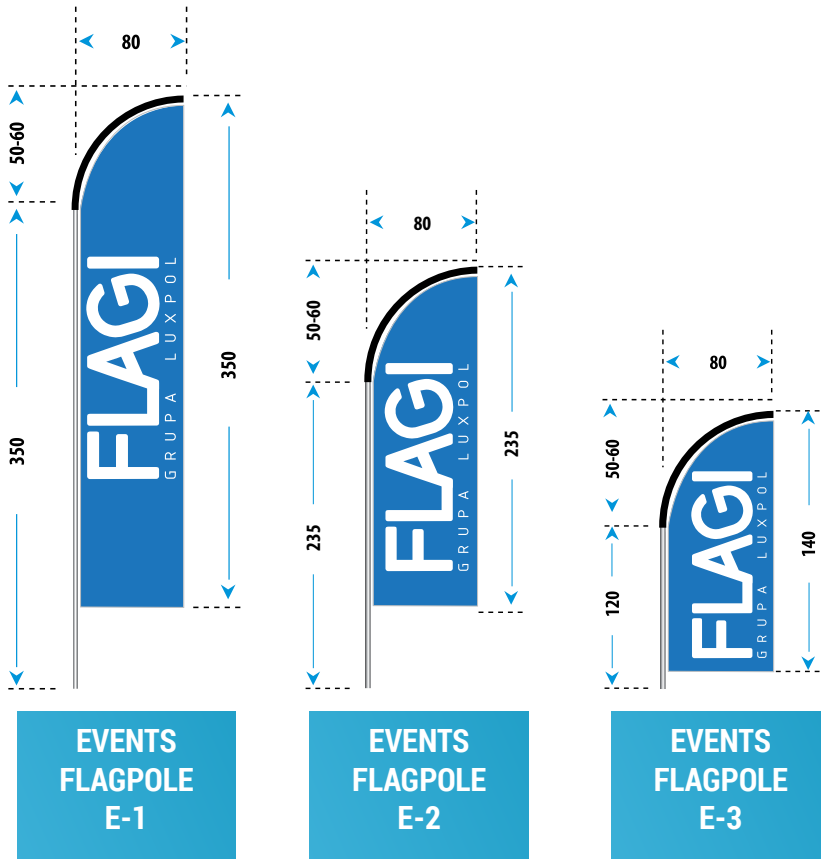

**EVENTS FLAGPOLES**

	HEIGHT	NUMBER OF ELEMENTS
<b>E-1</b>	<b>4,10m</b>	3 TUBE + FIBERGLASS
<b>E-2</b>	<b>2,95m</b>	2 TUBE + FIBERGLASS
<b>E-3</b>	<b>1,80m</b>	1 TUBE + FIBERGLASS

	HEIGHT	NUMBER OF ELEMENTS
<b>E-4</b>	<b>4,10m</b>	2 PIPES + ROD RESILIENT
<b>E-5</b>	<b>2,95m</b>	2 PIPES + ROD RESILIENT
<b>E-6</b>	<b>3,60m</b>	3 PIPES + ROD RESILIENT

## ACCESSORIES FOR EVENT KITS

5 kg rubber base with rotator.  
Made of high-quality rubber. Base intended for indoor and outdoor use (wind speed up to 20 km/h).

10 kg textile weight.  
Weight increasing the weight of the rubber base.

Steel spike with rotator.  
Spike made of chrome-plated steel to stick into the grass or ground.  
Steel driver with rotator.

Steel spike with rotator.  
Driver made of galvanized steel. Intended for longer displays and can be erected in sand and snow.

4 anchors included

VISIBLE AREA	WEIGHT
<b>140x70cm</b>	<b>3,54kg</b>
<b>170x85cm</b>	<b>3,90kg</b>
<b>200x100cm</b>	<b>4,20kg</b>

We offer professional advice on product selection, evaluation and development of graphical.